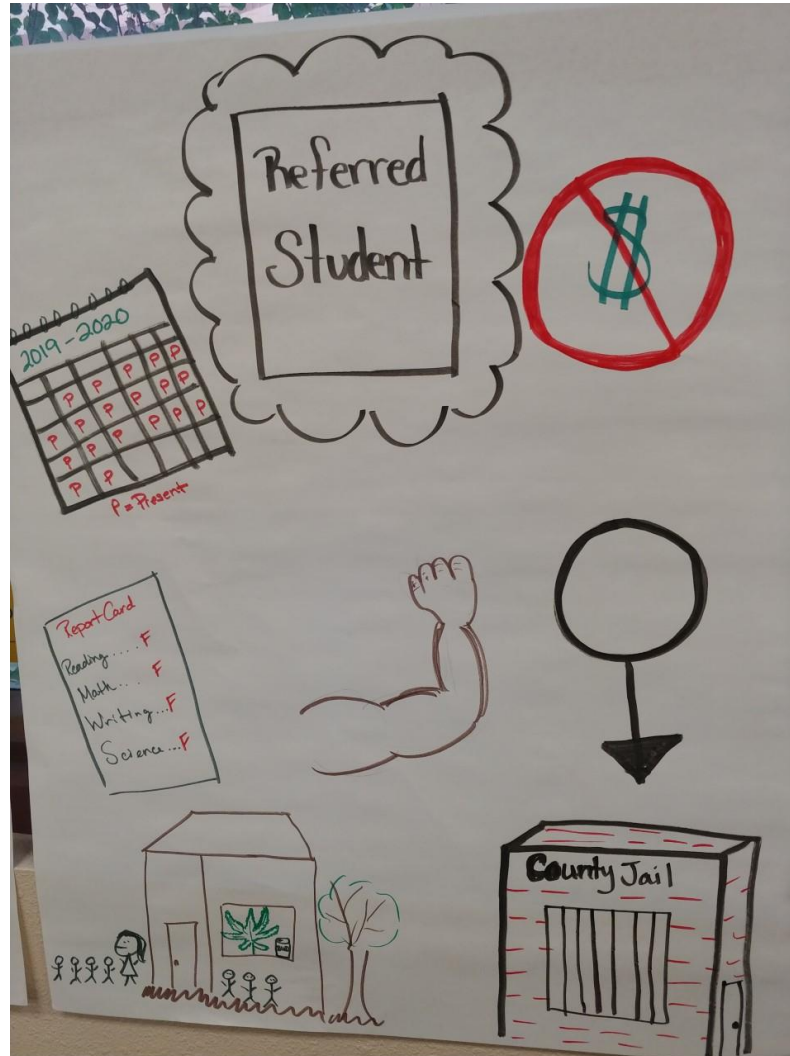

Elementary